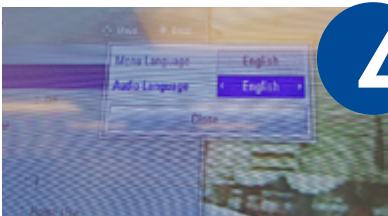

NEIRRS

Northeast Indiana Radio Reading Service

Using your TV to enjoy NEIRRS

Thanks to a partnership between PBS39, Fort Wayne, The Allen County Public Library and the Northeast Indiana Radio Reading Service (NEIRRS), any citizen within reach of PBS39's broadcast signal can now engage NEIRRS by tuning their TV to channel 39.4 and making a simple adjustment to the audio program for that channel.

1 Tune to channel 39.4 using your television's remote.

2 Press the menu button. On your television's remote, press the menu button to turn on the on-screen instructions.

3 Find the "Language" setup menu. This could be in the main setup menu or part of the audio menu, depending on your set.

4 Choose the option to change the audio language. Inside the "Language" setup menu, you may have a choice between the onscreen language you would see in closed captioning, or the audio language the TV set will use. Choose the option to change the audio language.