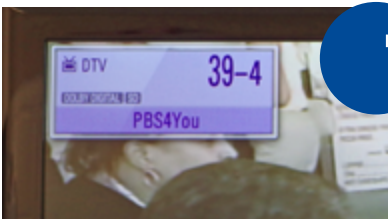

NEIRRS

Northeast Indiana Radio Reading Service

Using your TV to enjoy NEIRRS

Thanks to a partnership between PBS39, Fort Wayne, The Allen County Public Library and the Northeast Indiana Radio Reading Service (NEIRRS), any citizen within reach of PBS39's broadcast signal can now engage NEIRRS by tuning their TV to channel 39.4 and making a simple adjustment to the audio program for that channel.

1 Tune to channel 39.4 using your television's remote.

2 Press the menu button. On your television's remote, press the menu button to turn on the on-screen instructions.

3 Find the "Language" setup menu. This could be in the main setup menu or part of the audio menu, depending on your set.

Northeast Indiana Radio Reading Service

Allen County Public Library

The Allen County Public Library is a service institution. It seeks to inform, educate, entertain, and culturally enrich the entire community by providing books and other library materials, facilities, and professional services for free use by all residents.

Northeast Indiana Radio Reading Service (NEIRRS)

NEIRRS is a department of the Allen County Public Library. The purpose of NEIRRS is to provide audio access to printed information for people who have visual, physical, learning or language challenges to independent reading.