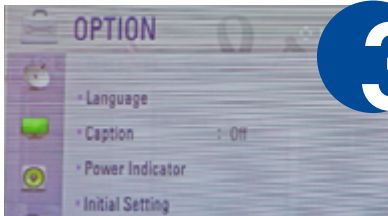

NEIRRS

Northeast Indiana Radio Reading Service

Using your TV to enjoy NEIRRS

Thanks to a partnership between PBS39, Fort Wayne, The Allen County Public Library and the Northeast Indiana Radio Reading Service (NEIRRS), any citizen within reach of PBS39's broadcast signal can now engage NEIRRS by tuning their TV to channel 39.4 and making a simple adjustment to the audio program for that channel.

1 Tune to channel 39.4 using your television's remote.

2 Press the menu button. On your television's remote, press the menu button to turn on the on-screen instructions.

3 Find the "Language" setup menu. This could be in the main setup menu or part of the audio menu, depending on your set.